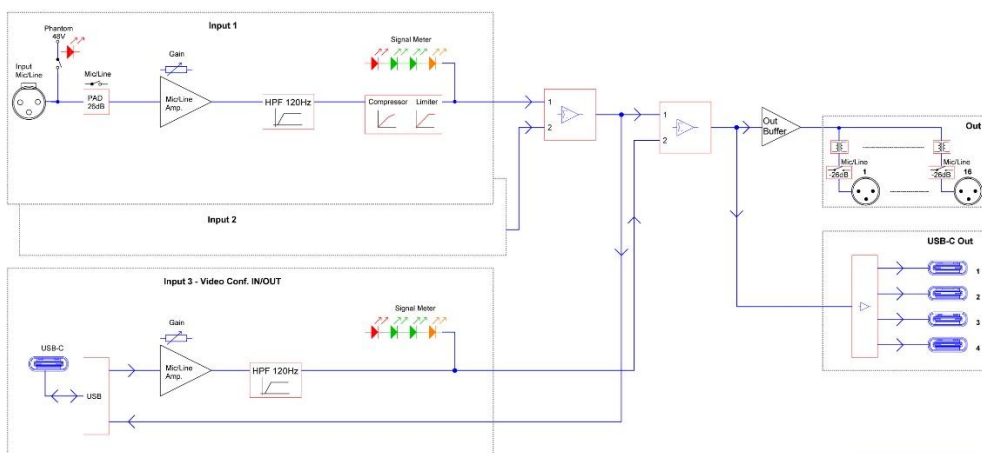

BLOCK DIAGRAM APB-320 C-USB

AudioPressBox®
APB-320 C-USB